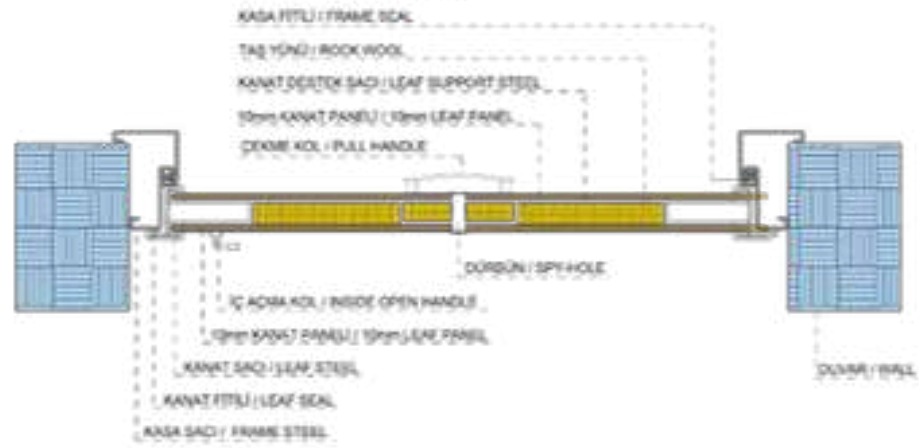

DIŞ PERVAZLI PROFİL METAL KASA PROFILE FRAME WITH OUTSIDE ARCHITRAVE KT-07