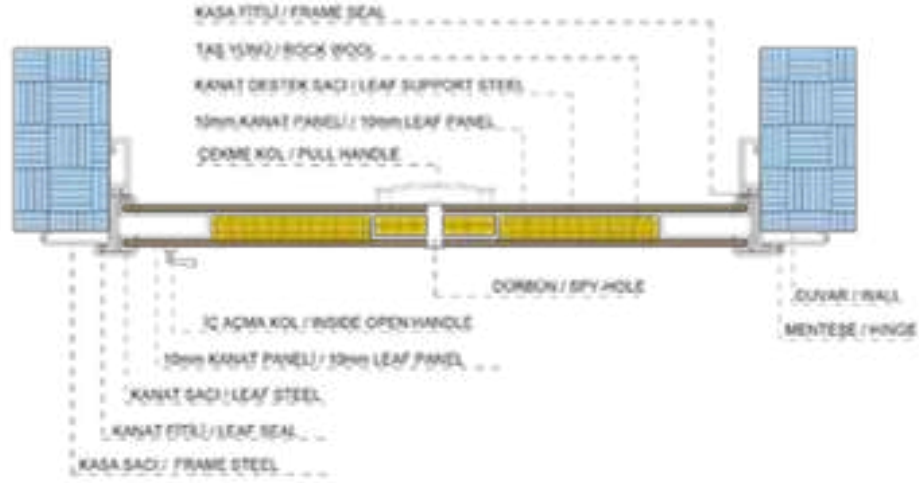

PROFİL METAL KASA / PROFILE METAL FRAME KT-05