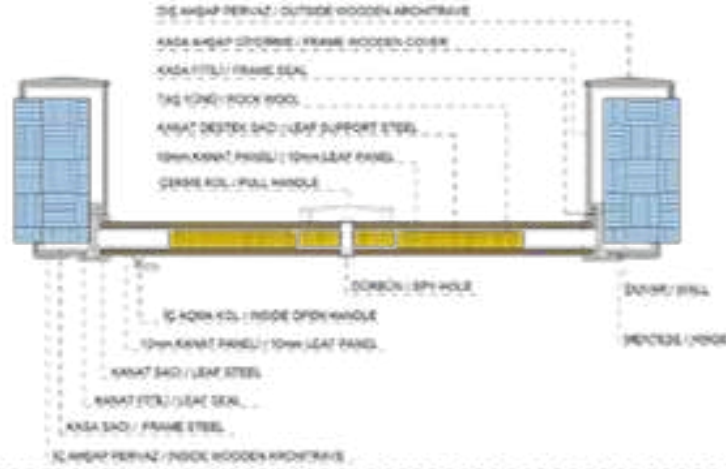

INSIDE OF ROOM IN SWING

OUTSIDE OF ROOM OUT SWING

Neba

AYARLI OVAL METAL KASA
ADJUSTABLE OVAL METAL FRAME
KT-14

LÜX AHŞAP KAPLAMALI SABİT KASA
LUXURY WOODEN COVERED FIXED FRAME
KT-20

LÜX AHŞAP KAPLAMALI AYARLI KASA
LUXURY WOODEN COVERED ADJUSTABLE FRAME
KT-21