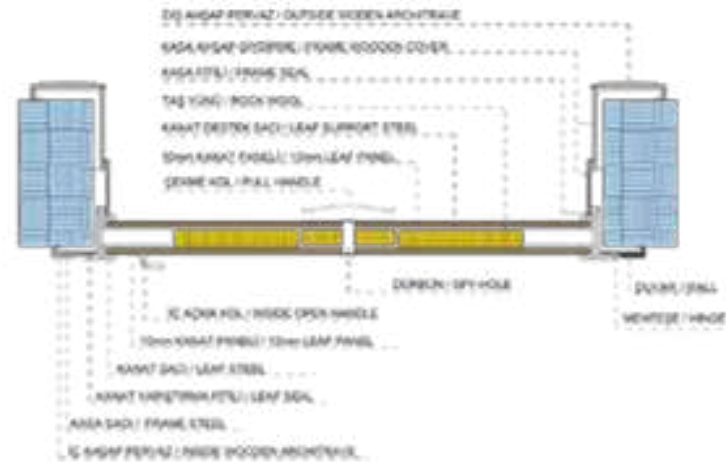

INSIDE OF ROOM IN SWING

OUTSIDE OF ROOM OUT SWING

Neba

AYARLI OVAL METAL KASA
ADJUSTABLE OVAL METAL FRAME
KT-14

LÜX AHŞAP KAPLAMALI SABİT KASA
LUXURY WOODEN COVERED FIXED FRAME
KT-20

LÜX AHŞAP KAPLAMALI AYARLI KASA
LUXURY WOODEN COVERED ADJUSTABLE FRAME
KT-21