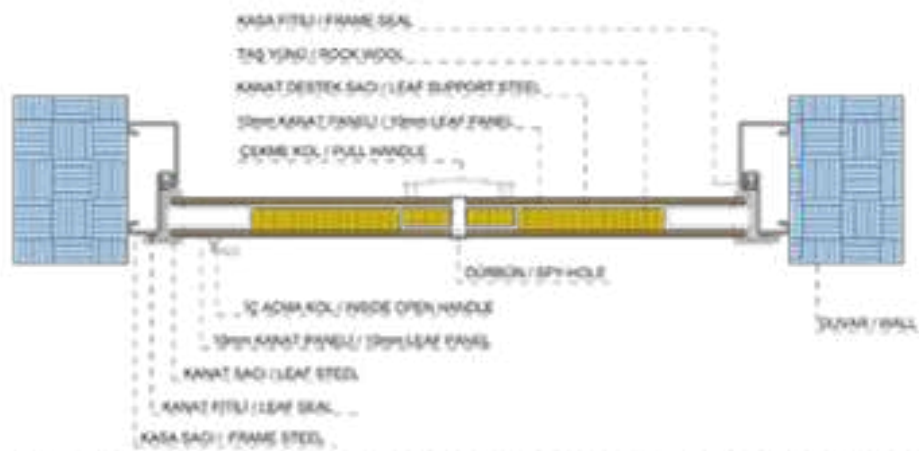

TURBO BÜKÜM TÜNEL SİSTEM METAL KASA TURBO SYSTEM TUNNEL METAL FRAME KT-09