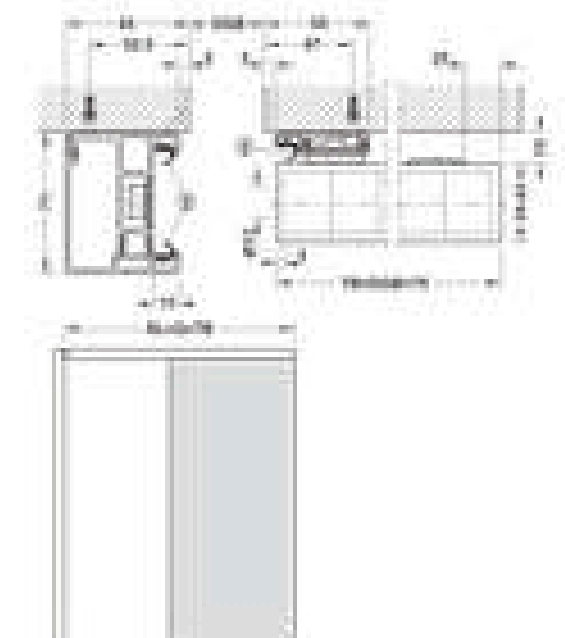

- > Kullanım alanı: 1 kanat ahşap kayar kapılar için
- > Donanım: Raydan çıkma engelleyici ile
- > Kanat ağırlığı: ≤ 100 kg
- > Kanat genişliği: 2000 mm üst ray ile: 750-1000 mm, 2500 mm üst ray ile: 1001-1250 mm
- > Açılım genişliği: Üst taşıyıcı rayın boyuna bağlı
- > Kanat kalınlığı: 35 - 45 mm
- > Montaj: Duvara montaj

- > Area of application: For 1 leaf wooden sliding doors
- > Hardware: With anti-derailment
- > Wing weight: ≤ 100 kg
- > Wing width: 2000 mm with top rail: 750-1000 mm, With 2500 mm top rail: 1001-1250 mm
- > Opening width: Depends on the length of the upper carrier rail
- > Wing thickness: 35 - 45 mm
- > Mounting: Wall mounting

- > Kullanım alanı: 1 kanatlı, ses ve ısı izolasyonlu kapılarda
- > Kanat ağırlığı: ≤ 80 kg
- > Kanat genişliği: ≤ 825, 950, 1075 veya 1200 mm
- > Kanat kalınlığı: 39 - 43 mm
- > Ayar imkanı: Kapı yükseklik ayarı +-3 mm
- > Ses yalıtımı: 33 dB
- > Montaj: Duvara montajda, genişlik maksimum 125 mm'ye kadar kısaltılabilir

- > Area of use: In 1-wing, sound and heat insulated doors
- > Wing weight: ≤ 80 kg
- > Wing width: ≤ 825, 950, 1075 or 1200 mm
- > Wing thickness: 39 - 43 mm
- > Possibility of adjustment: Door height adjustment +-3 mm
- > Sound insulation: 33 dB
- > Mounting: For wall mounting, width max. Can be shortened to 125 mm

- TH = Kapı yüksekliği
- TB = Kapı genişliği
- DGH = Geçiş yüksekliği
- DGB = Geçiş genişliği
- SL = Uzunluk
- ! = Otomatik kapı giyotini
- " = Dikey sızdırmazlık fitili

- TH = Door height
- TB = door width
- DGH = pass height
- DGB = passage width
- SL = Length
- ! = Automatic door guillotine
- " = vertical sealing roving